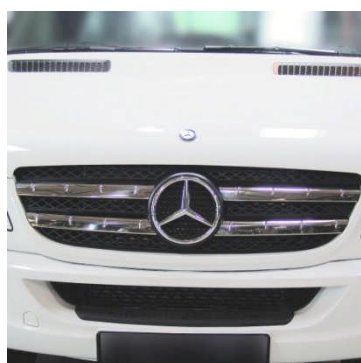

Grill cover, chromed stainless steel. Set of three parts, to fit

- ☒ MB Sprinter